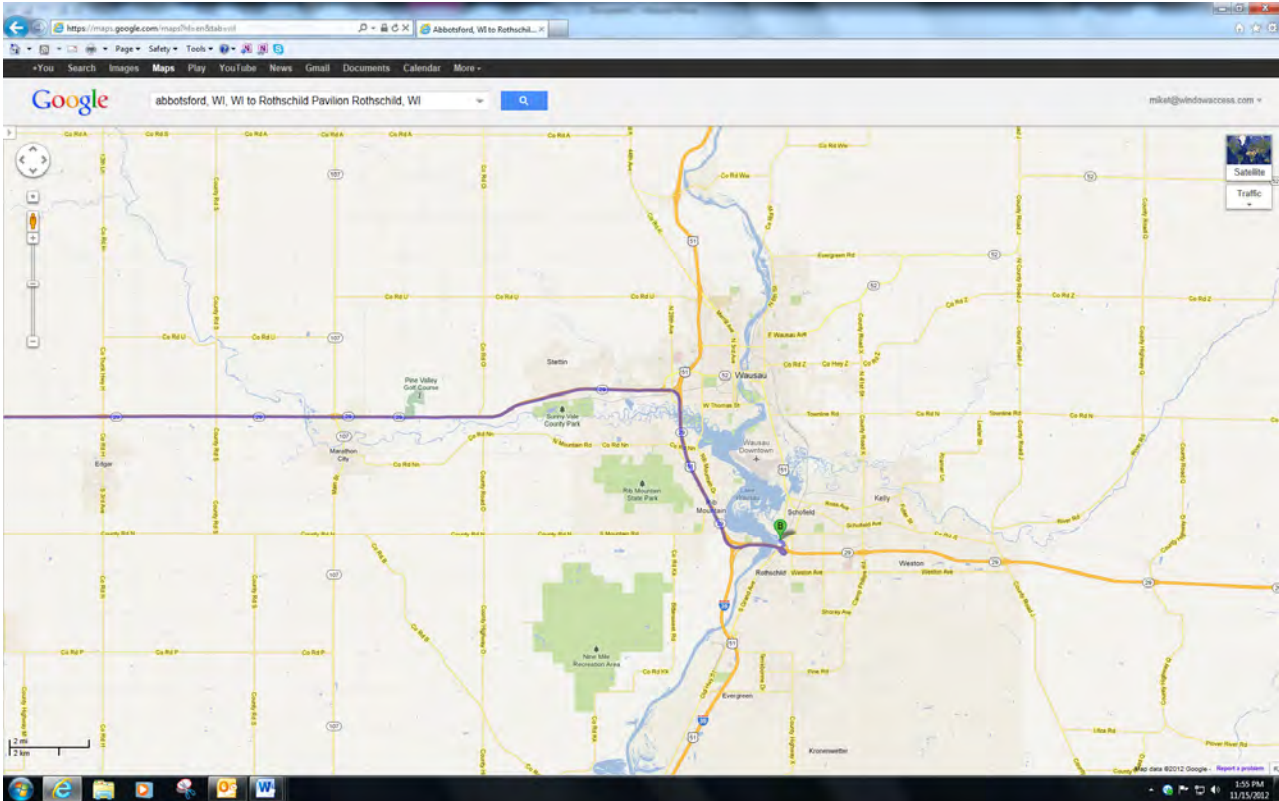

# Map to the Rothschild Pavilion from the West

Rothschild Pavilion  
1104 Park Street  
Rothschild, WI 54474

Take Hwy 29 East to Hwy 51 South (I-39 South) to Exit #187 Hwy 29 East toward Green Bay, Take Exit #171

Circle around on exit ramp to the bottom, turn right onto North Grand Ave (Business 51 north) go under highway  
At first stoplight turn left onto West Grand Ave, then take first left onto Park, you will see the Rothschild Pavilion